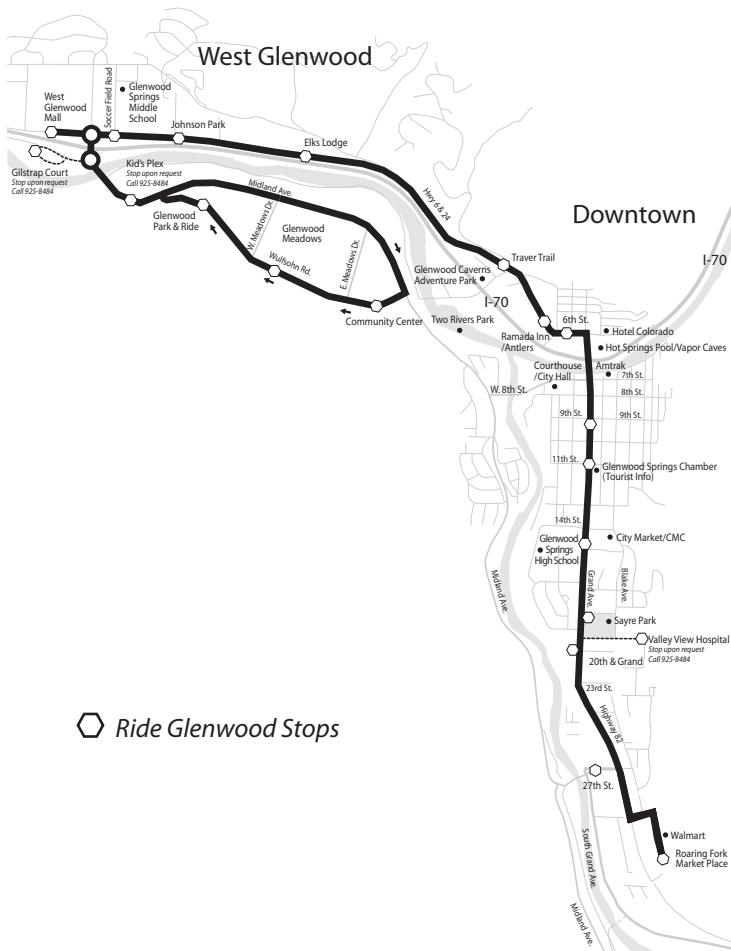

RIDE FREE! GLENWOOD SPRINGS

WINTER 2011-12

DISABLED

Ride Glenwood is FREE. There is no charge to ride.

In accordance with the provisions of the Americans with Disabilities Act of 1990 and Civil Rights Act of 1964, Ride Glenwood does not discriminate on the basis of race, color, national origin, disability, or gender. All buses are equipped for wheelchairs.

Ride Glenwood provides paratransit services for persons with disabilities within Glenwood Springs. For more information call RFTA at 384-4955. Schedule information is available in large print and audio tape. TTY (test Telephone) users may call Colorado Relay at 1-800-659-3656.

Para información de horarios o preguntas en Español favor de llamar al (970) 384-4950.

**For Ride Glenwood Information call 925-8484
or go to www.rideglenwood.com
Schedules and Times are subject to change**